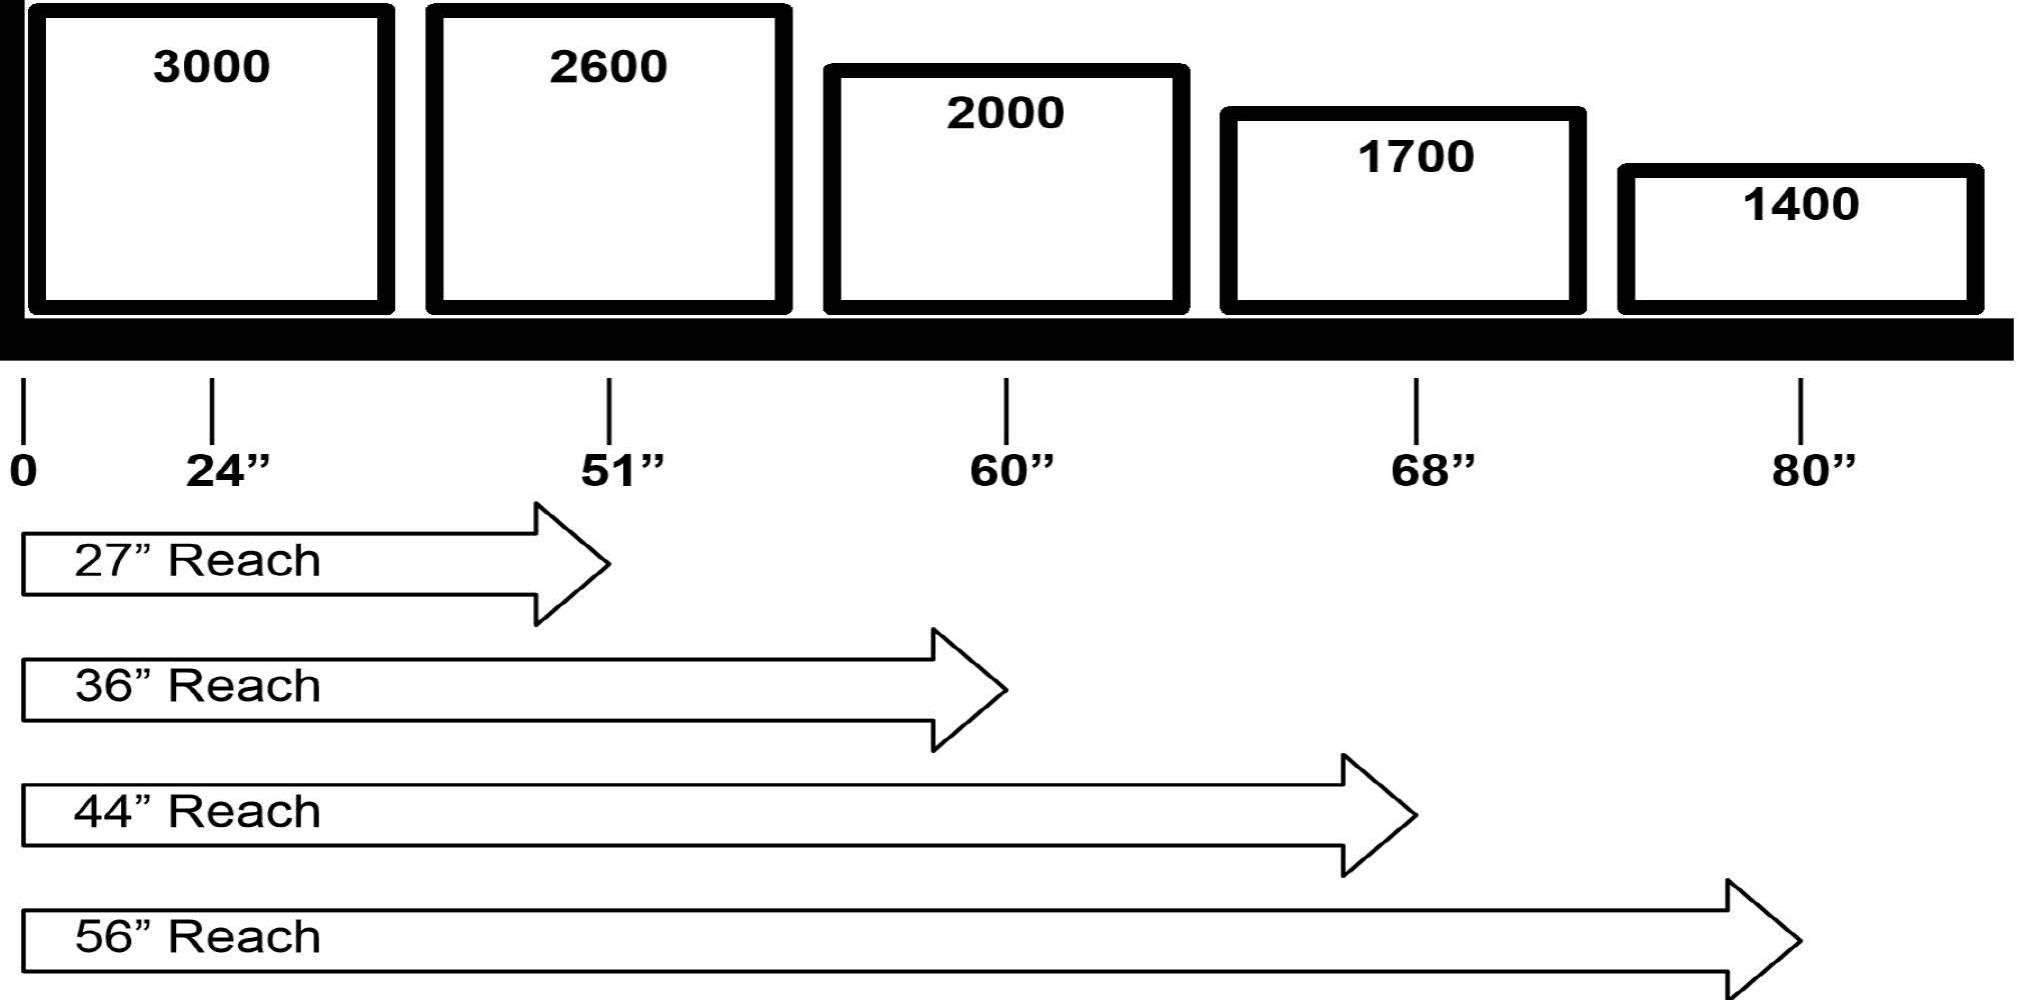

3K

D12-3K Donkey Load Capacity*

Capacities are given in pounds

* Capacities are approximate and may vary depending on configuration and options.