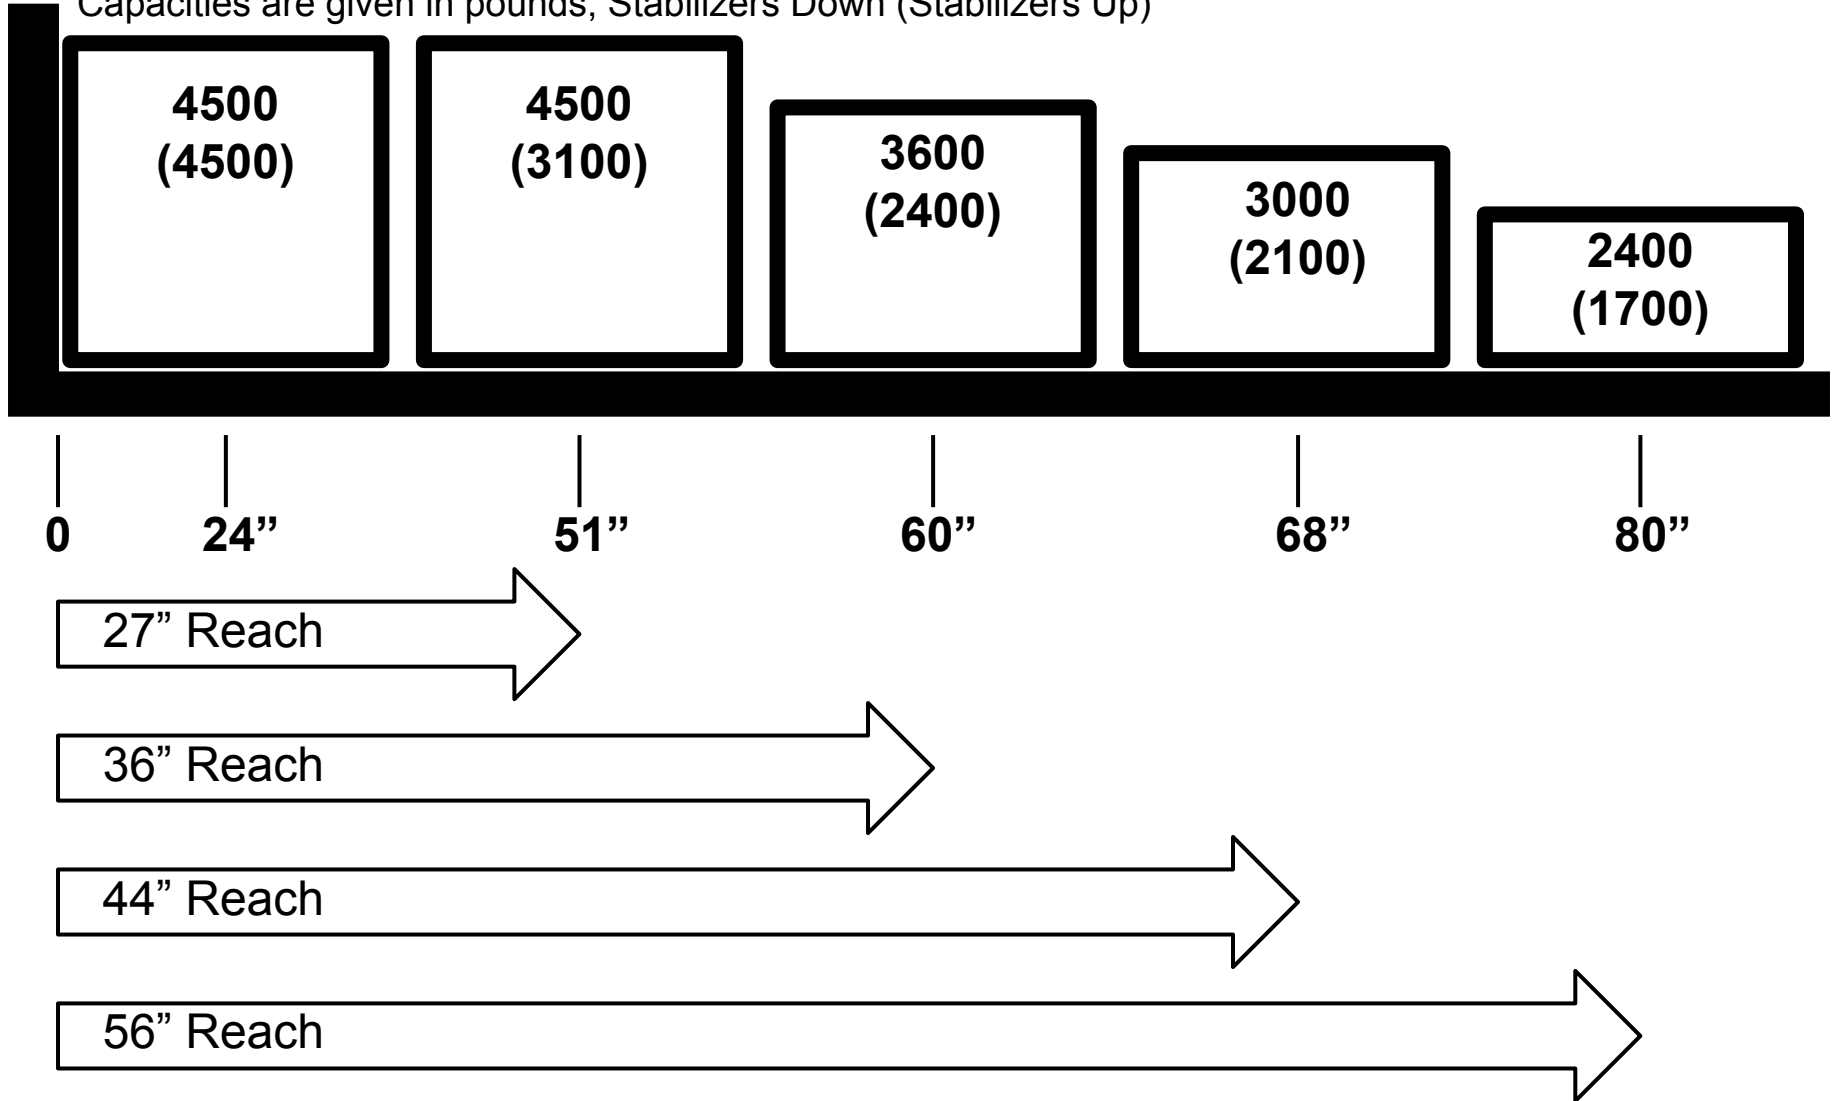

D12-4.5K Donkey Load Capacity*

Capacities are given in pounds, Stabilizers Down (Stabilizers Up)

* Capacities are approximate and may vary depending on configuration and options.