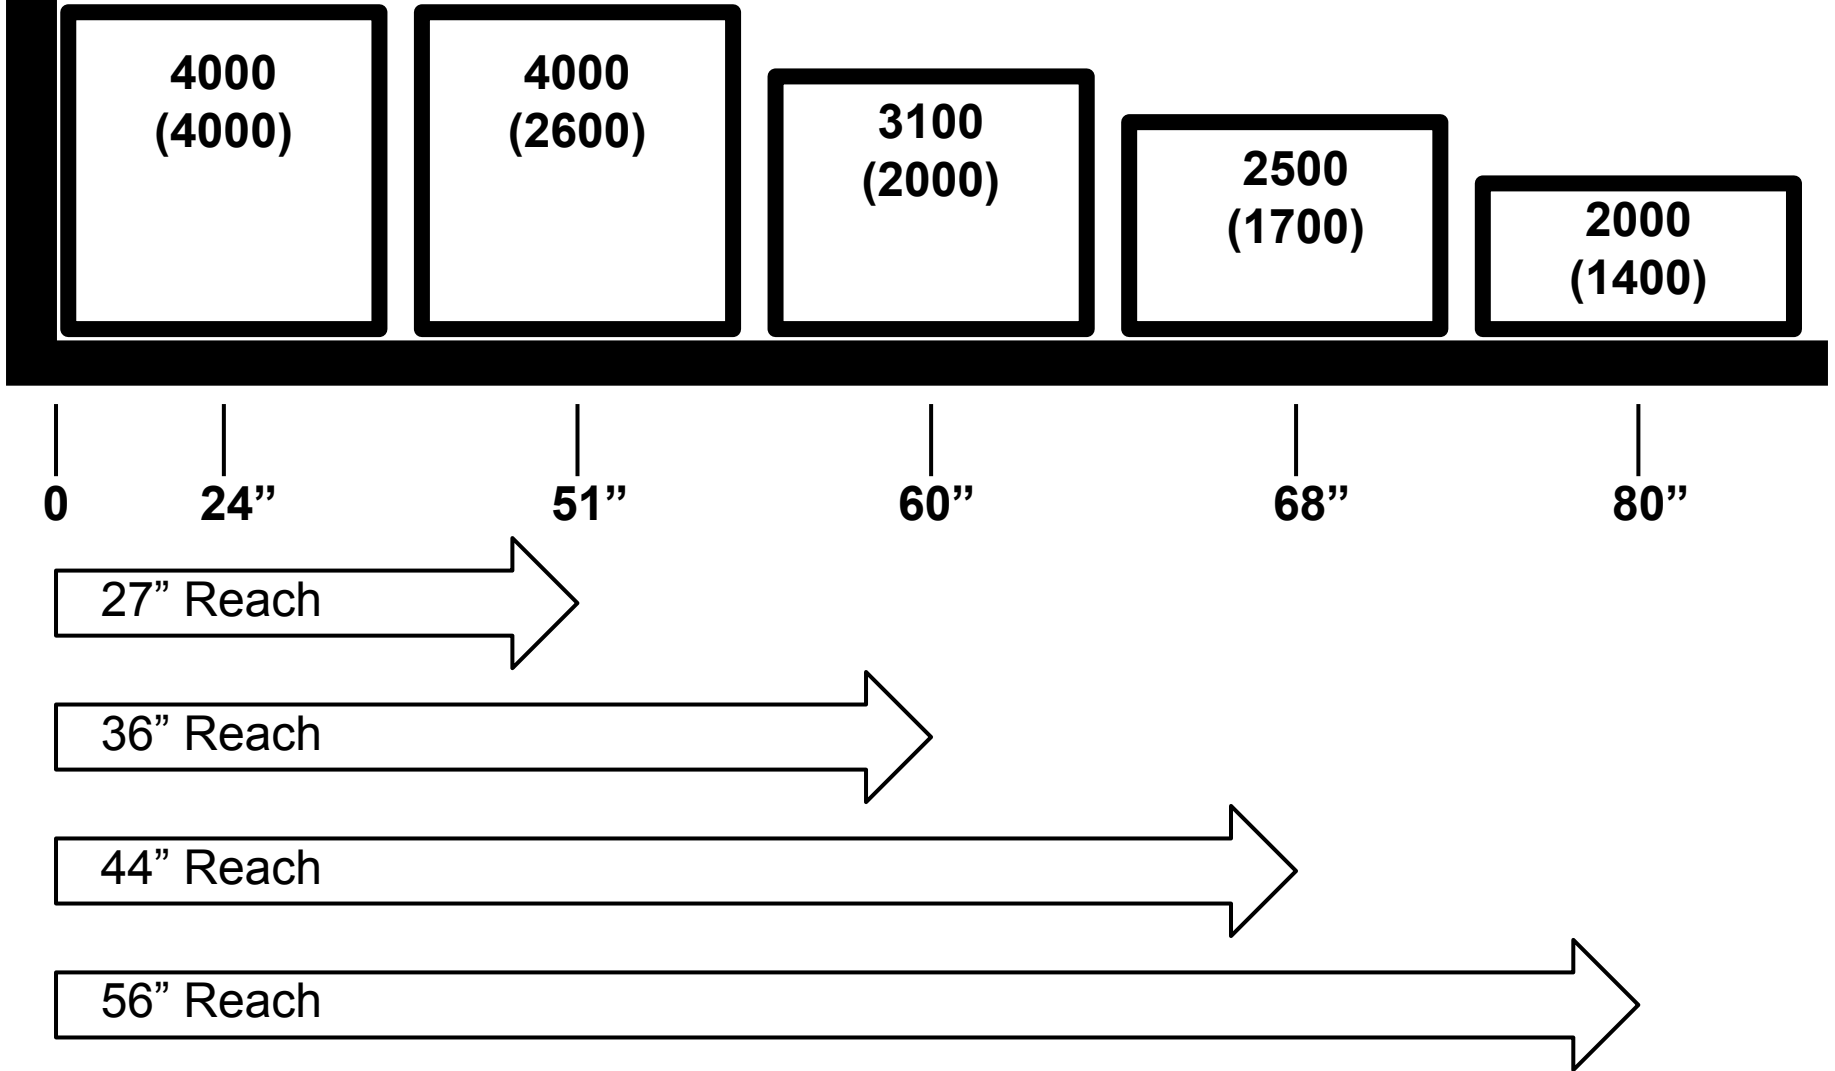

D12-4K Donkey Load Capacity*

Capacities are given in pounds, Stabilizers Down (Stabilizers Up)

Capacities are approximate and may vary depending on configuration and options.*