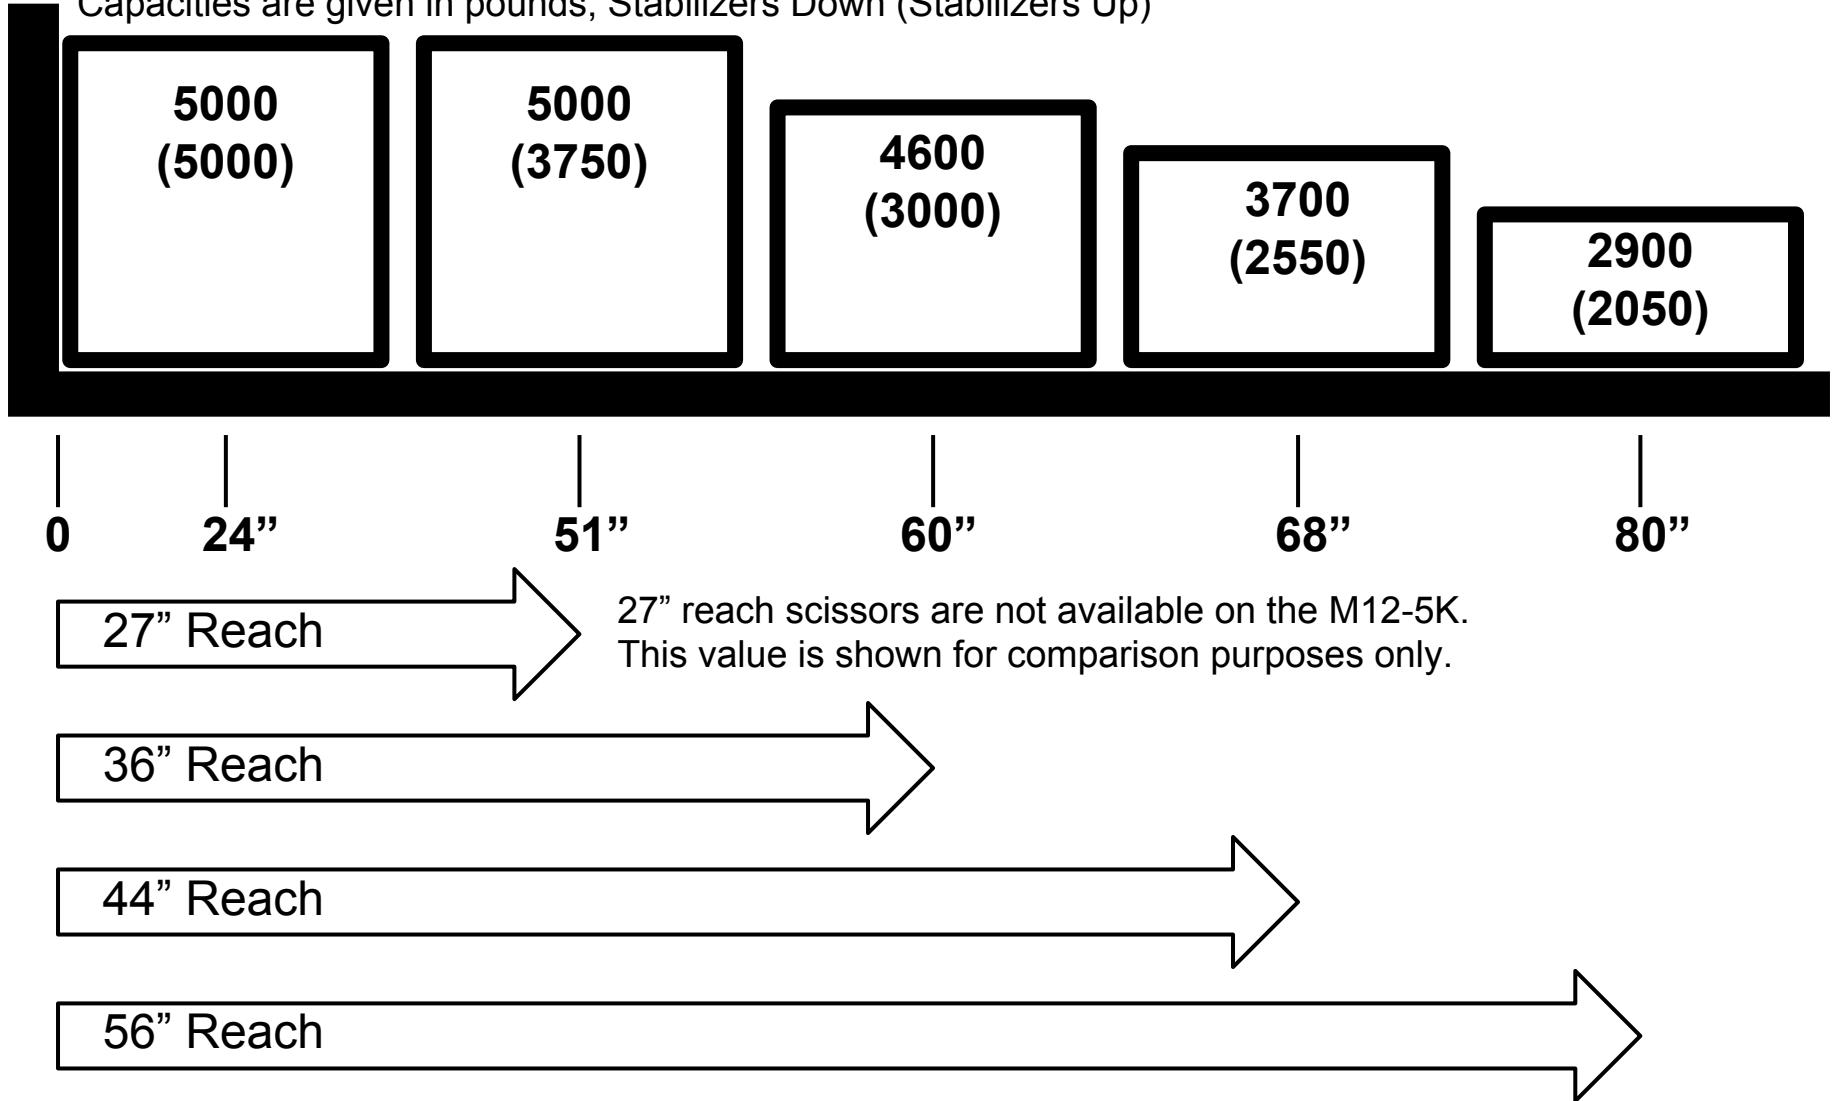

M12-5K Donkey Load Capacity*

Capacities are given in pounds, Stabilizers Down (Stabilizers Up)

Capacities are approximate and may vary depending on configuration and options.*