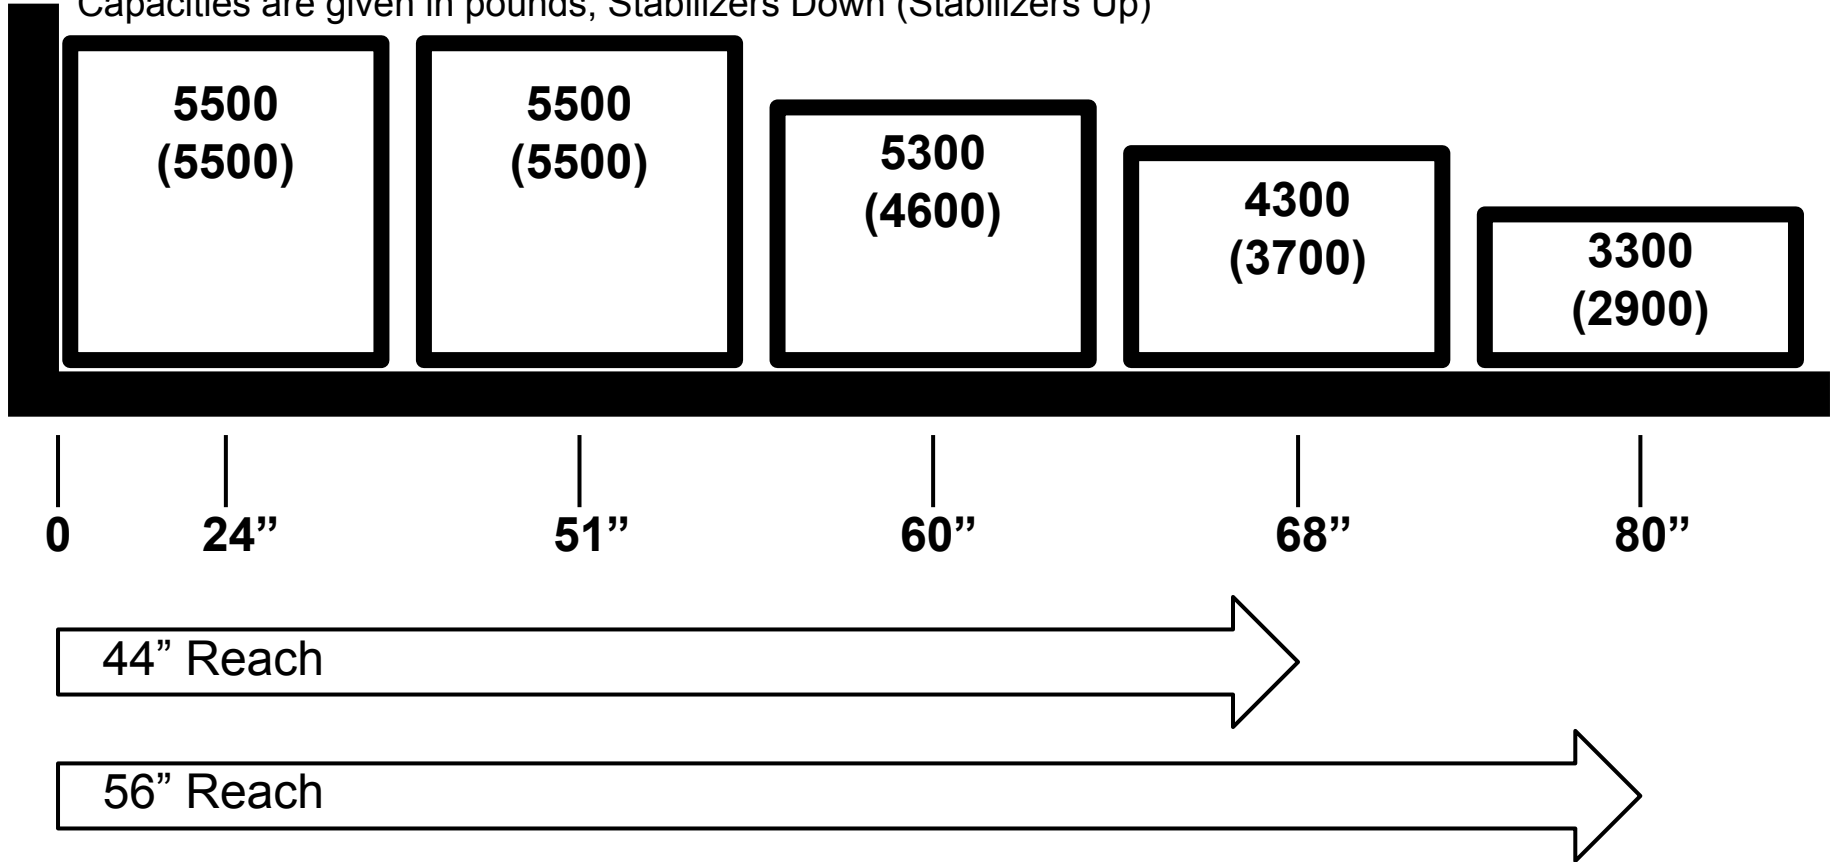

D14T-5.5K Donkey Load Capacity*

Capacities are given in pounds, Stabilizers Down (Stabilizers Up)

* Capacities are approximate and may vary depending on configuration and options.